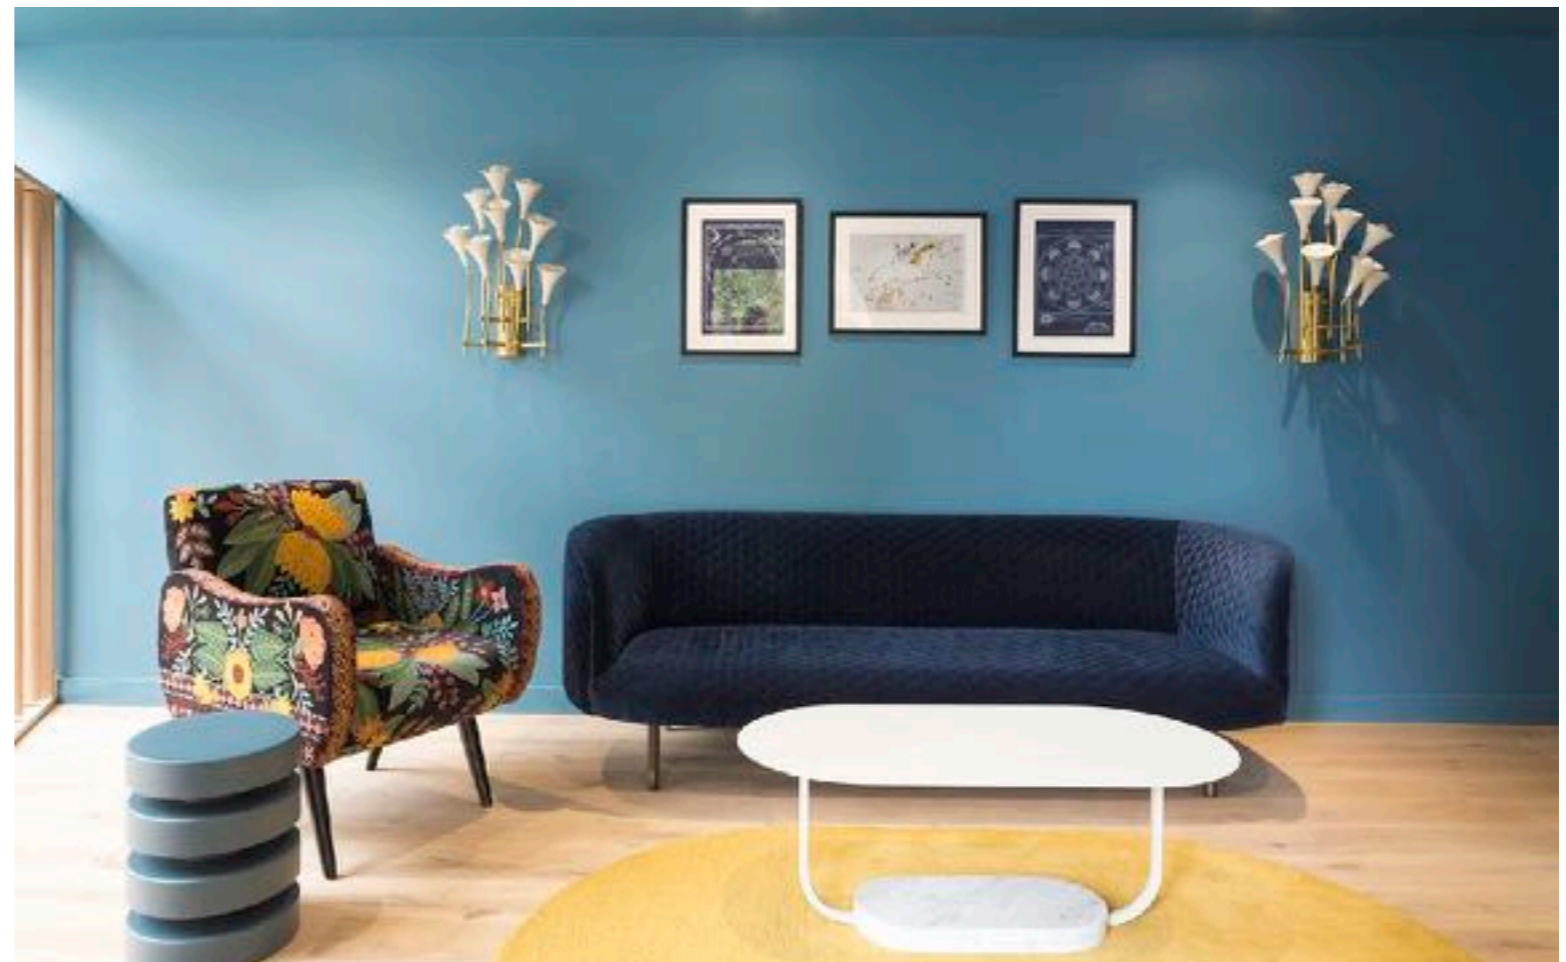

Food

A range of options from afternoon tea at home or a venue of your choice, a delicious buffet or a fully catered lunch or dinner.

Afternoon tea at home for 25 people –
from £25 per person

We regularly host evening wakes for up to 20 people at the our Chiswick home, with tea and cakes or champagne and canapés. Beyond that we can accommodate your vision, be it a marquee at the Chiswick Cricket Club, a church hall reception or booking out your favourite restaurant.